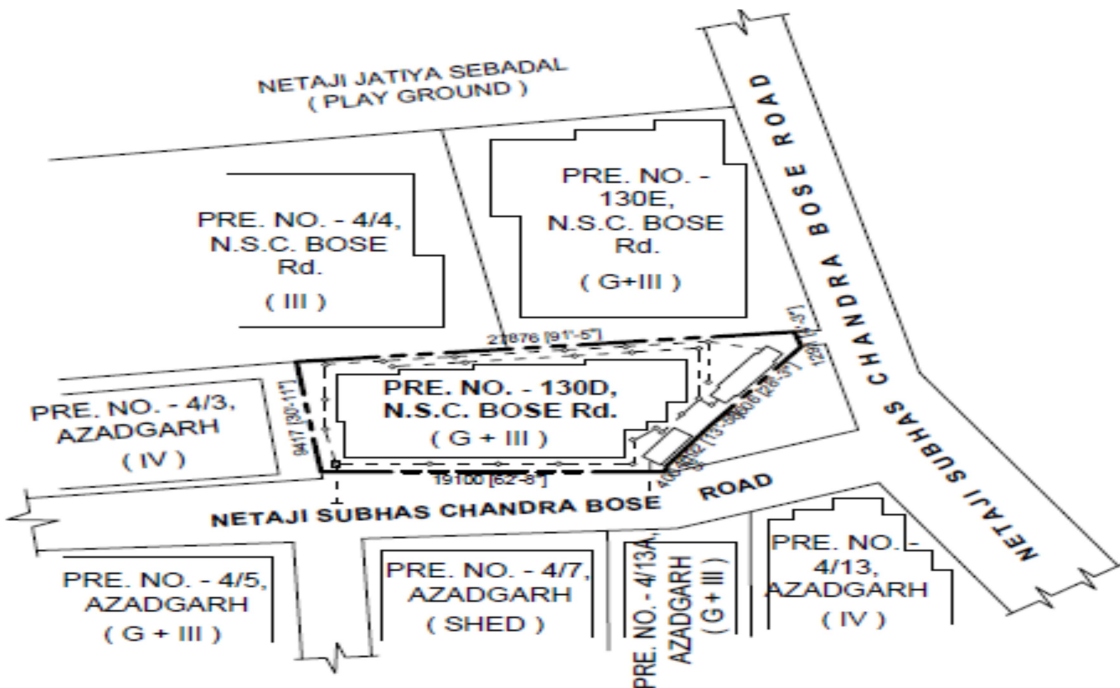

M/s. Narayan Saha

Realtor & Developers

140/1/77, Netaji Subhas Chandra Bose Road, 4/10 & 4/12, Azadgarh, Kolkata - 700 040

E Mail : sbapi13@rediffmail.com

Mobile No.-09331042742

Location Map with Latitude and Longitude for the Project named **RAJ VIRAJ ENCLAVE** at Premises No. 130 D, Netaji Subhas Chandra Bose Road, under Ward No. 95 of Borough - X of KMC, PS - Golf Green, Kolkata - 700040, WB, India:

LATITUDE	LONGITUDE
22° 29' 8.75" N	88° 21' 26.96" E

LOCATION PLAN

SCALE - 1:4000

SITE PLAN

SCALE - 1:600

M/s NARAYAN SAHA

Narayan Saha
Proprietor

Date: 16-02-2025