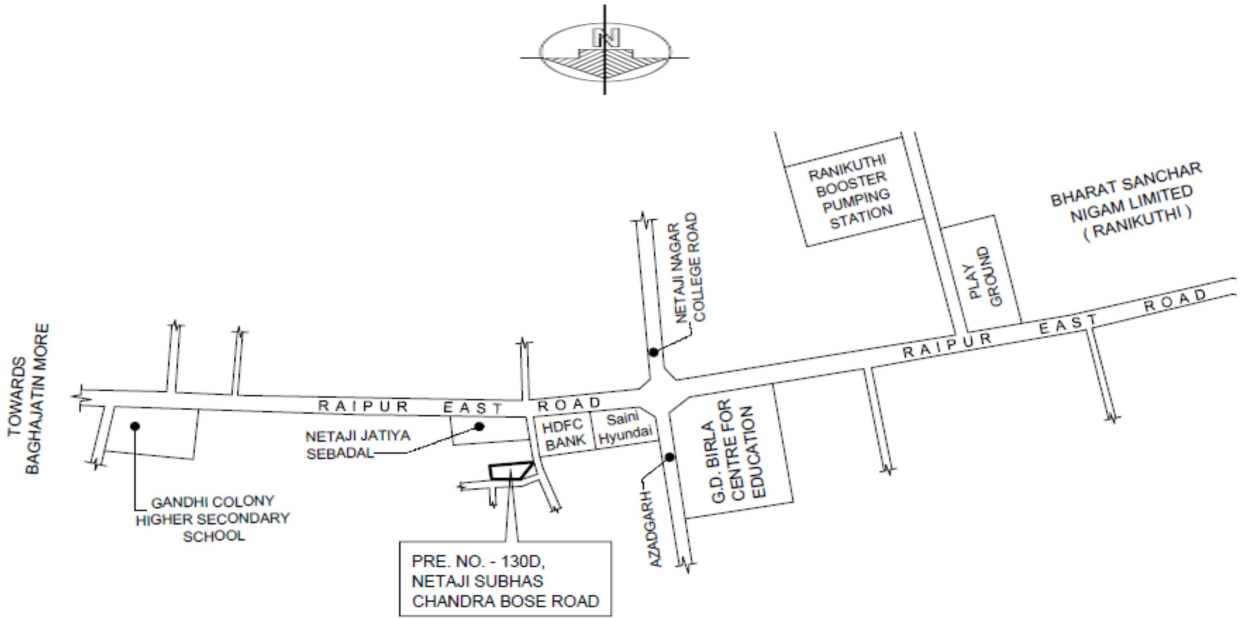

M/s. Narayan Saha

Realtor & Developers

140/1/77, Netaji Subhas Chandra Bose Road, 4/10 & 4/12, Azadgarh, Kolkata - 700 040

E Mail : sbapi13@rediffmail.com

Mobile No.-09331042742

Location Map with Latitude and Longitude for the Project named **RAJ VIRAJ ENCLAVE** at Premises No. 130 D, Netaji Subhas Chandra Bose Road, under Ward No. 95 of Borough - X of KMC, PS - Golf Green, Kolkata - 700040, WB, India:

LATITUDE	LONGITUDE
22° 29' 8.75" N	88° 21' 26.96" E

LOCATION PLAN

SCALE - 1:4000

SITE PLAN

SCALE - 1:600

M/s NARAYAN SAHA

Narayan Saha
Proprietor

Date: 16-02-2025